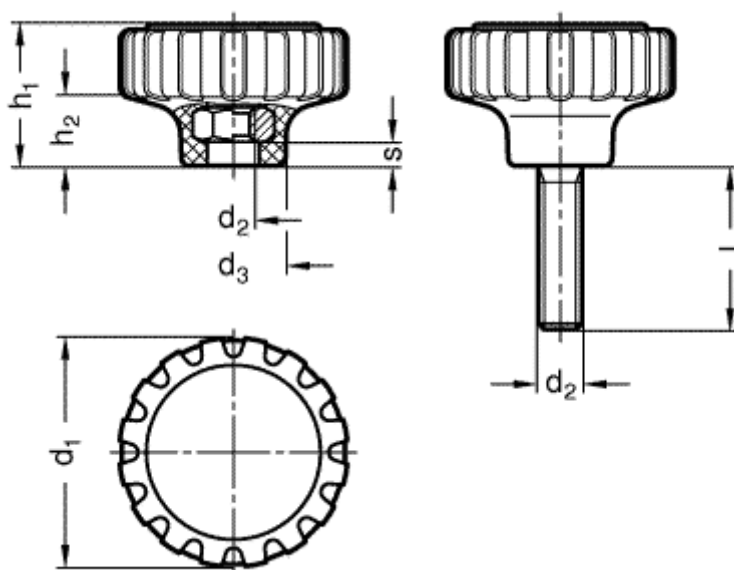

Article number: 201139001

Description: E+G Knurled knob
GN 7336-34-M6-11-NI

Measures

d1 = 34
d2 = M 6
d3 = 16
h1 = 20
h2 = 10,5
l = 11
s = 5